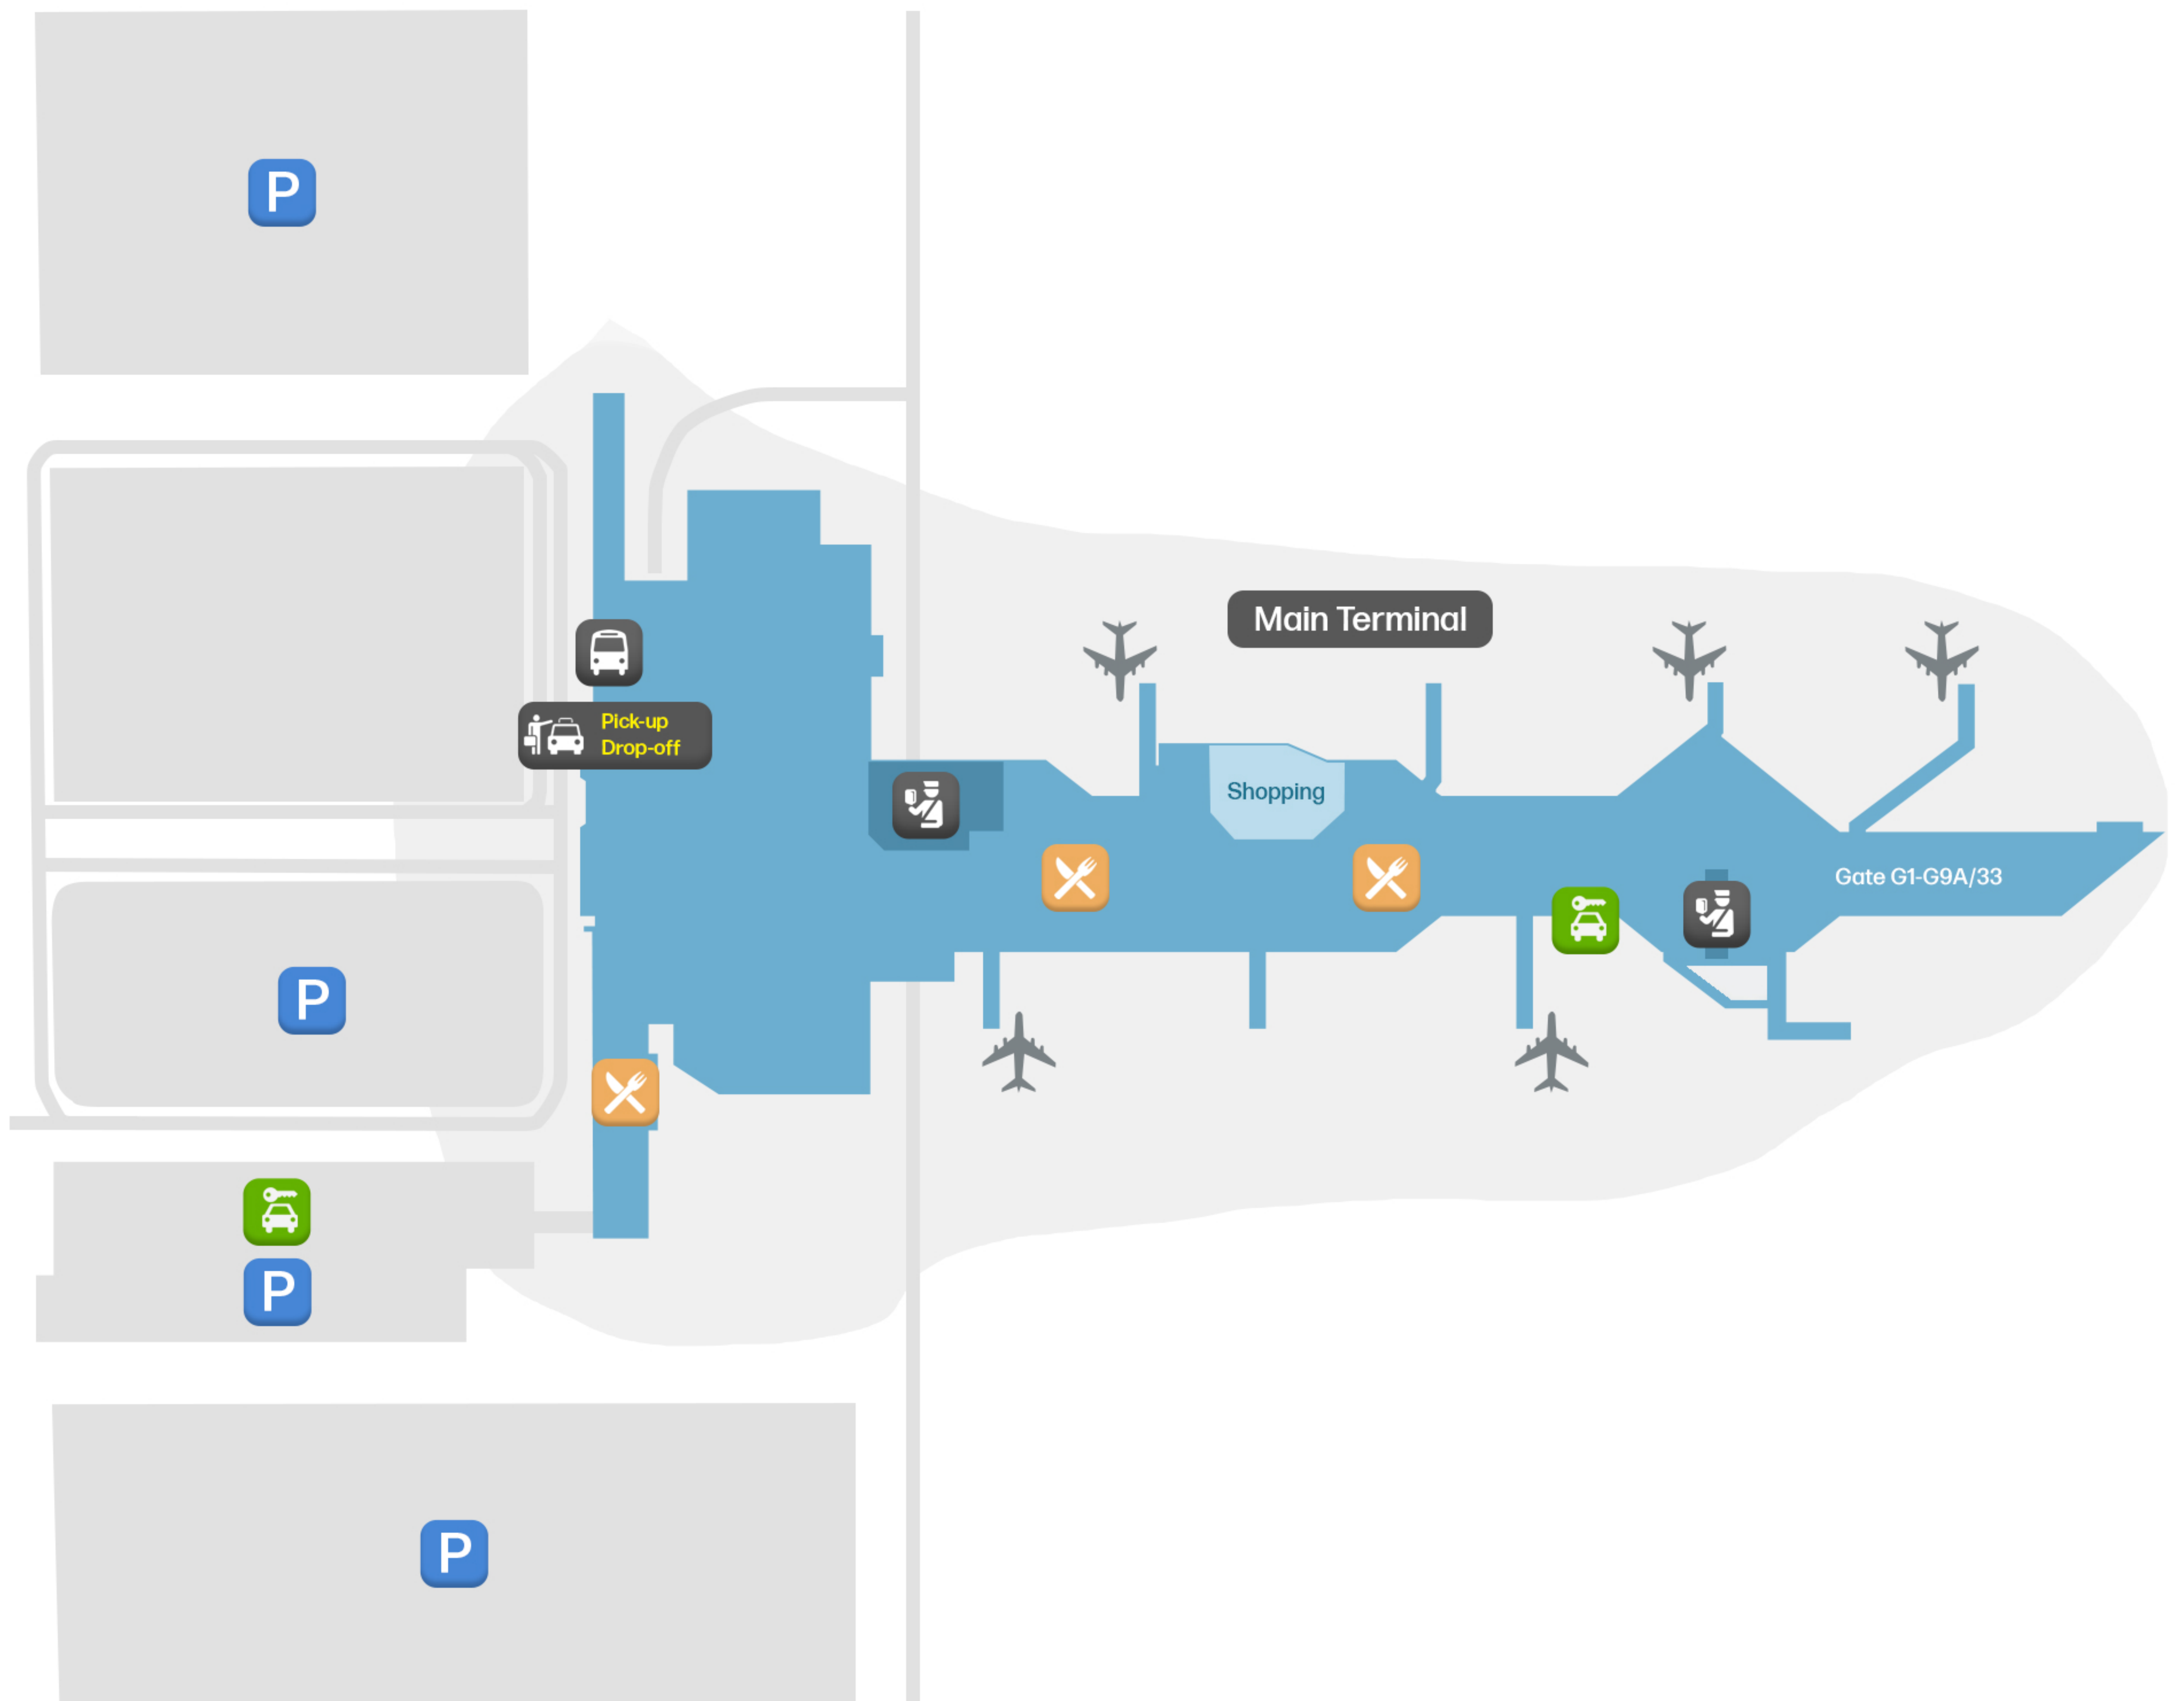

# Malmö International Airport (MMX)

Pick-up / drop-off area

restaurant

Bus stop

hotel

Parking area

Train stop

Car rental