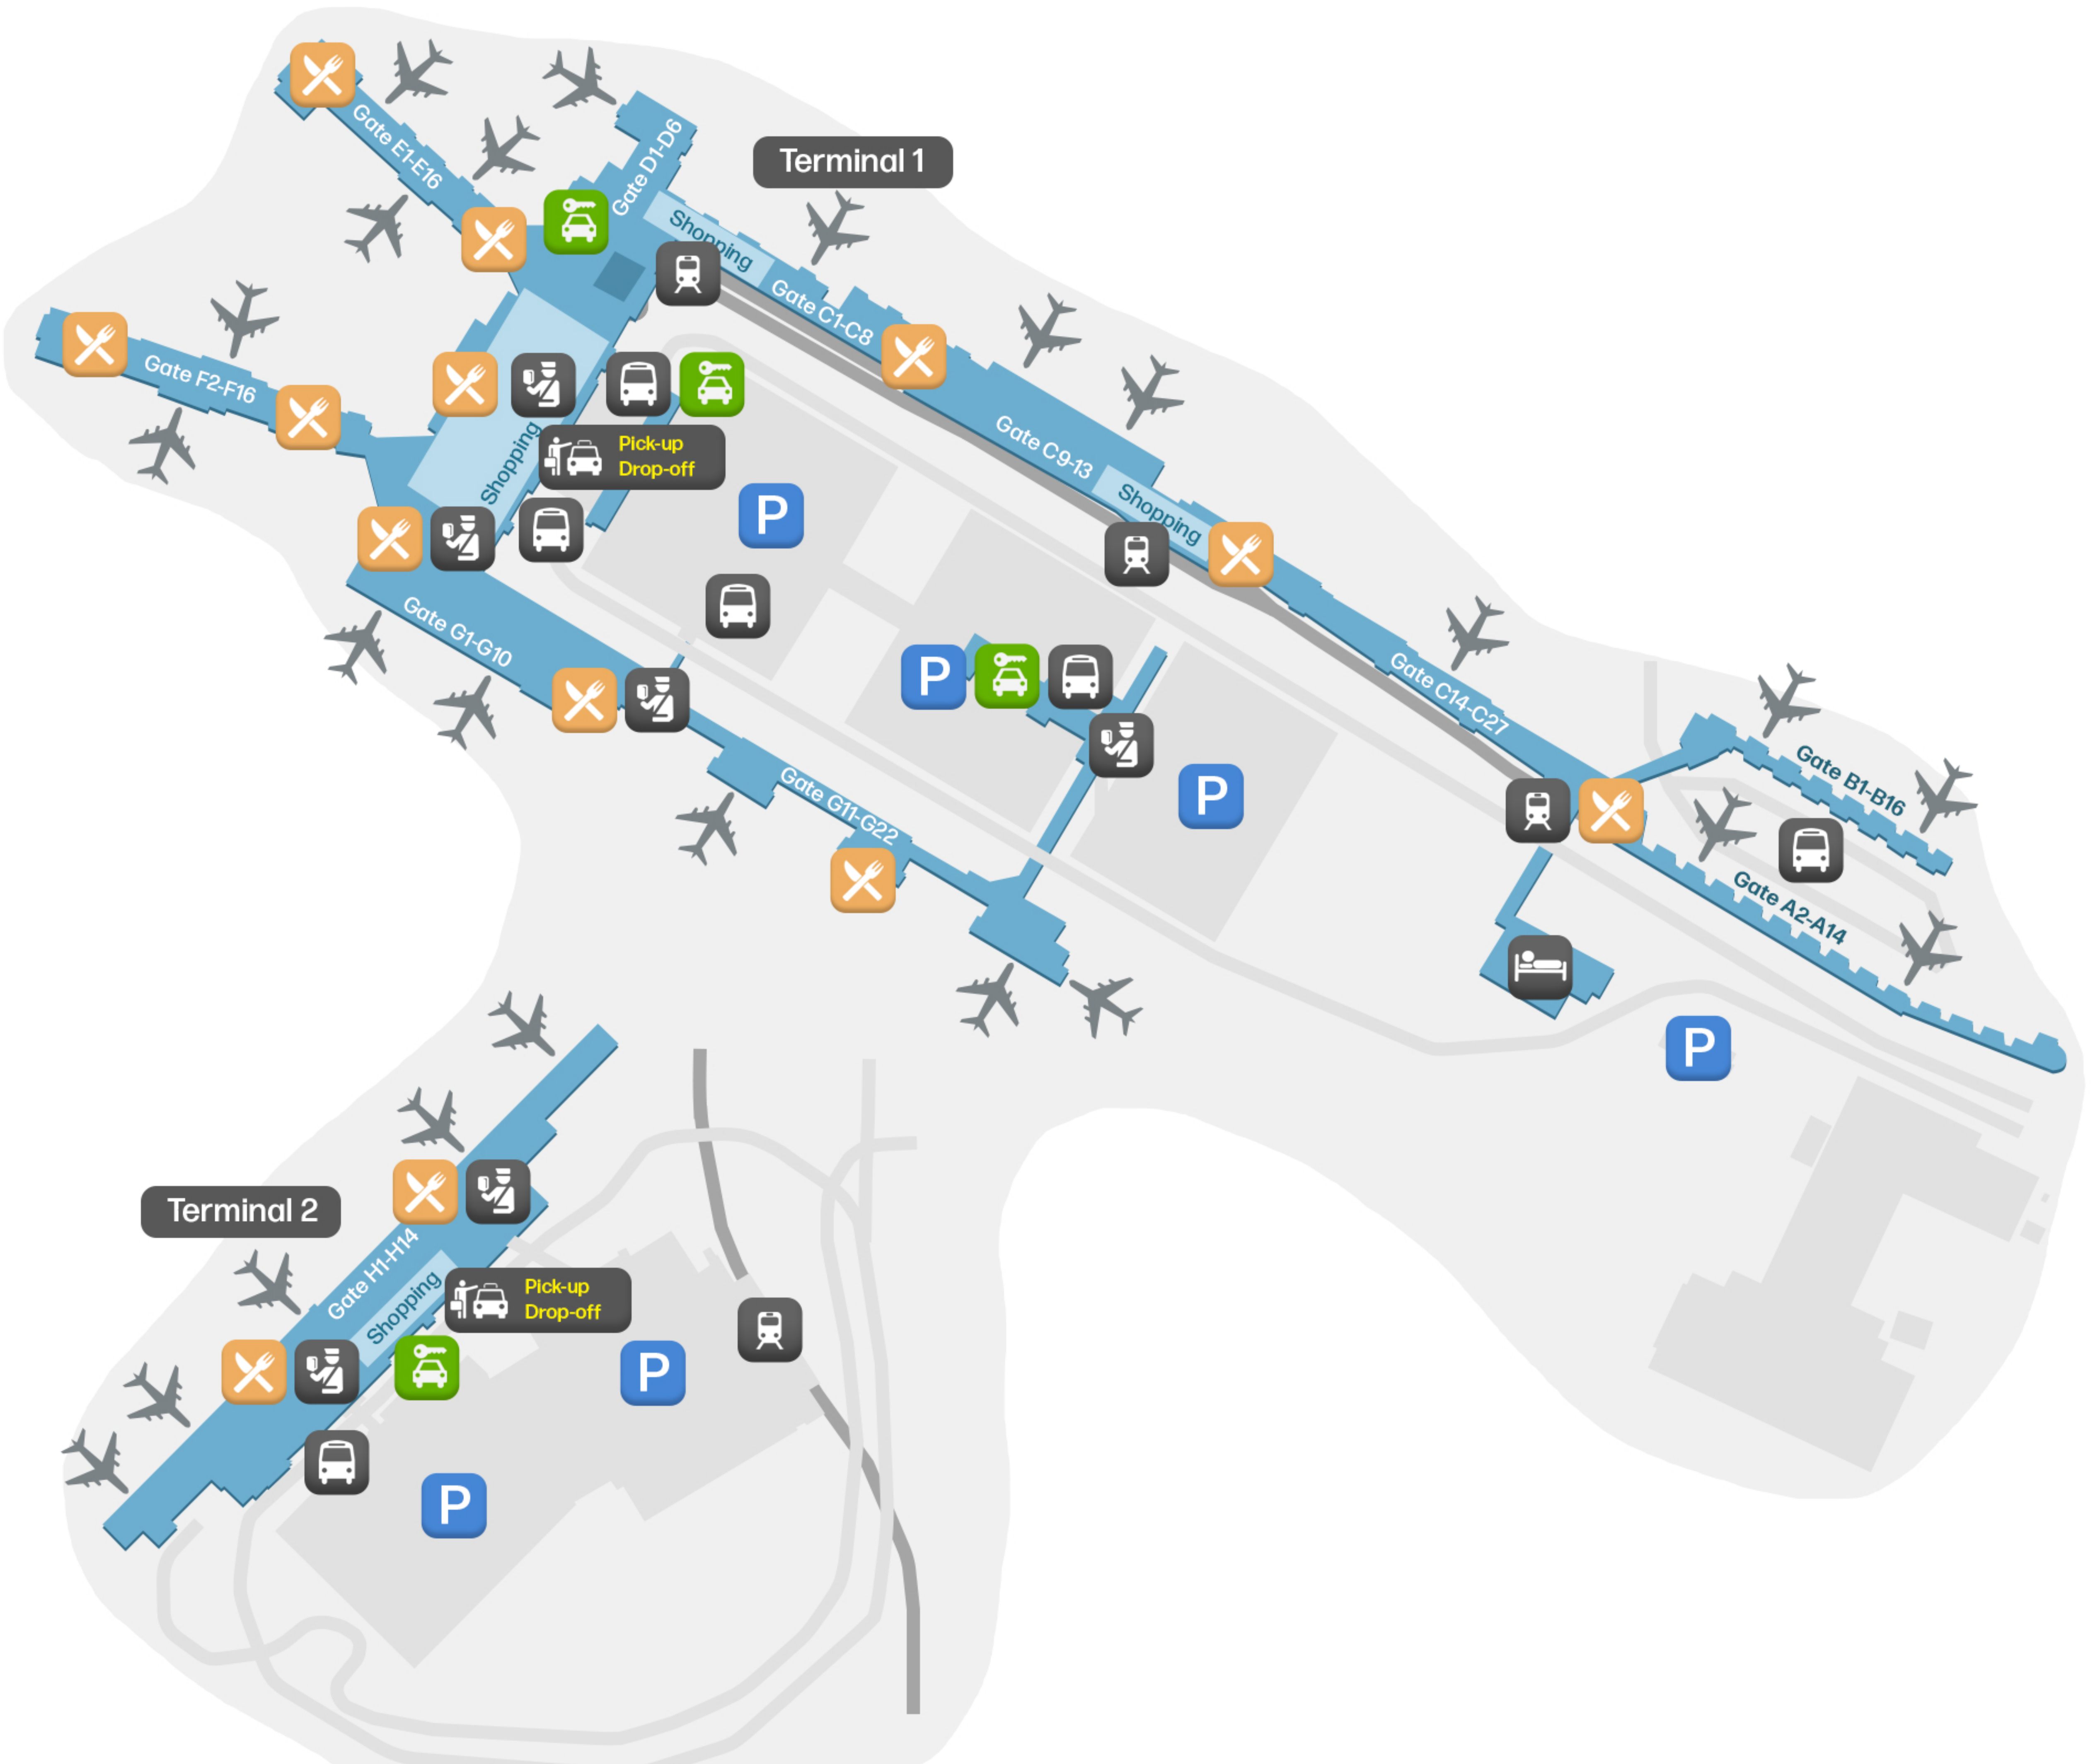

# Minneapolis-Saint Paul International Airport (MSP)

airportmaps.com

Pick-up / drop-off area

restaurant

Bus stop

hotel

Parking area

Train stop

Car rental