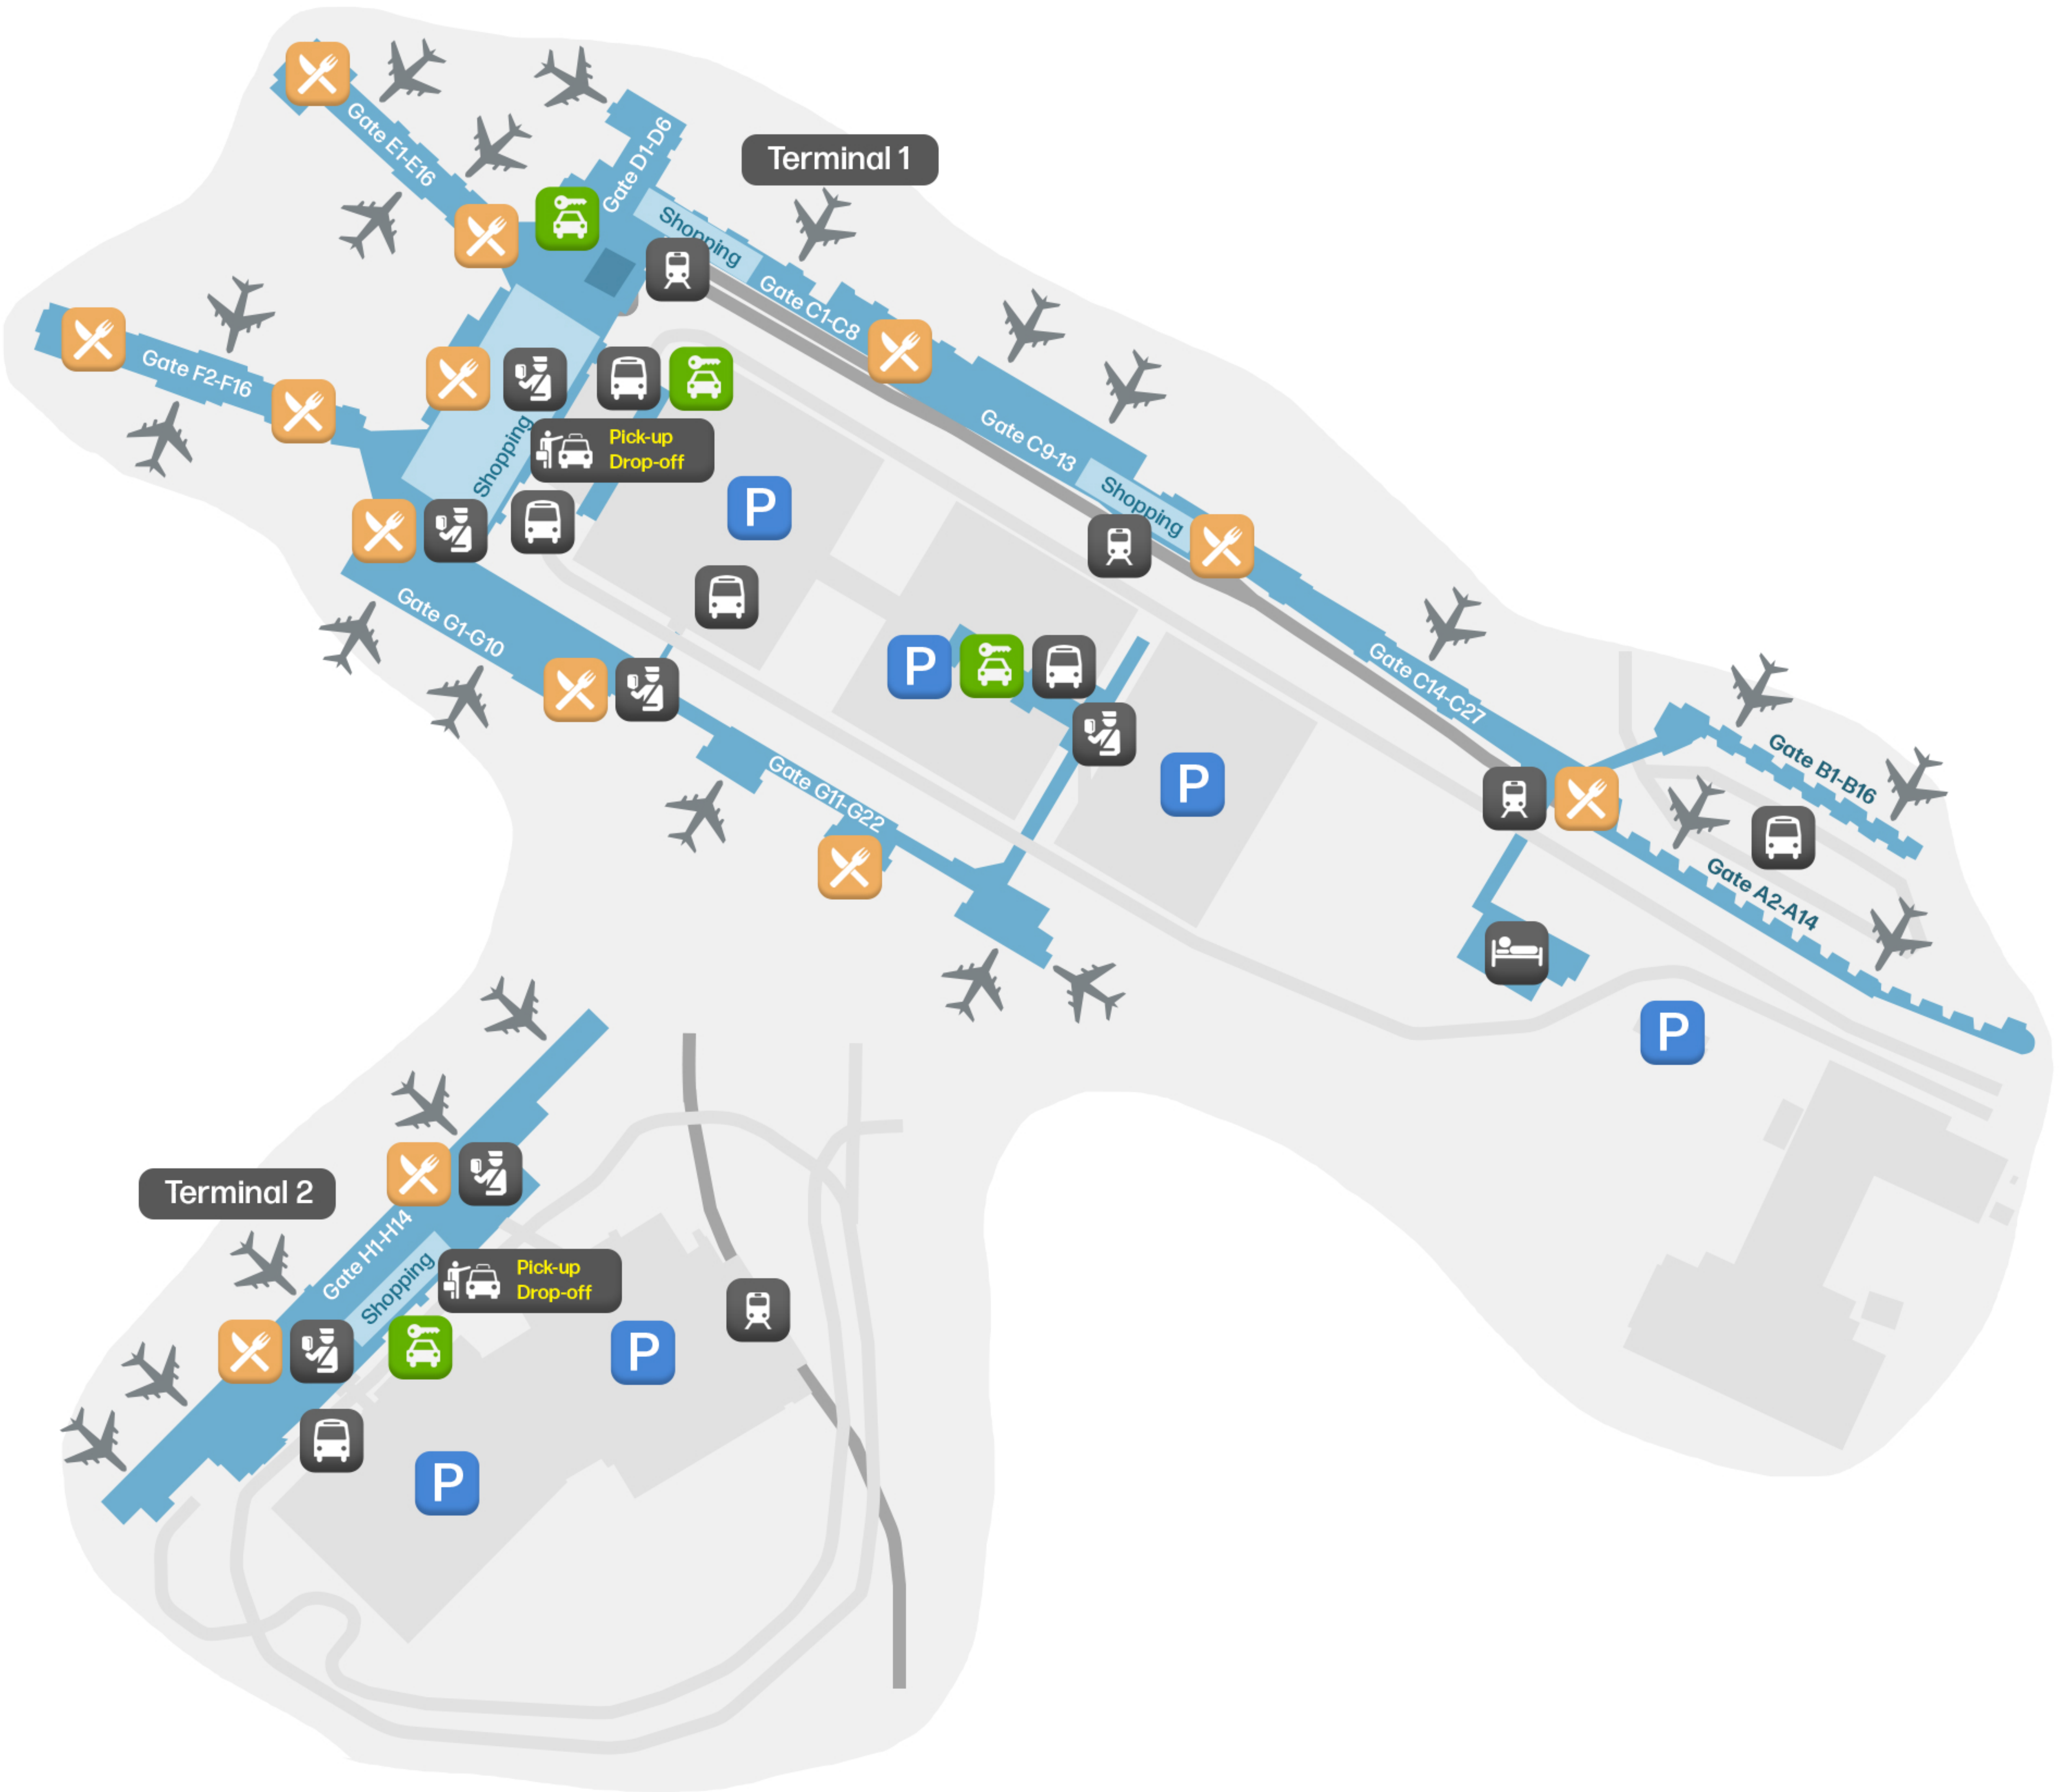

# Minneapolis-Saint Paul International Airport (MSP)

Pick-up / drop-off area

restaurant

Bus stop

hotel

Parking area

Train stop

Car rental